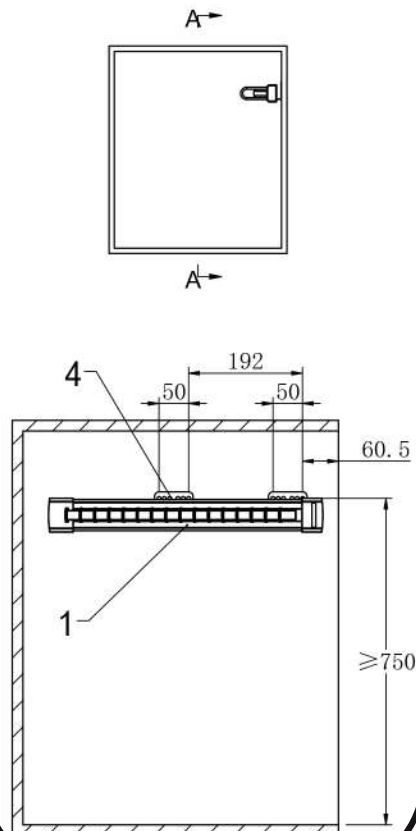

Package Inclusions:

Cabinet and Product sizes

Product Dimensions
463mm x 70mm x 138mm

Installation Steps

a. Affix the rack to the wall

b. Install the cover