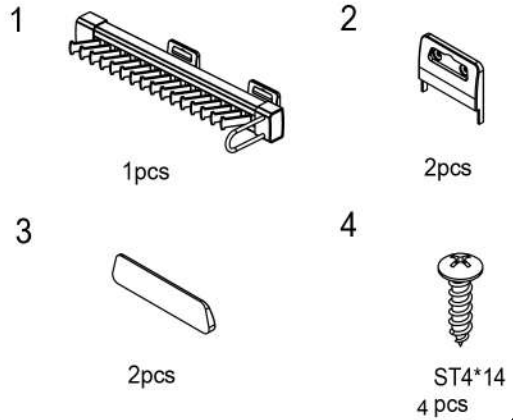

Package Inclusions:

Cabinet and Product sizes

Product Dimensions
463mm x 70mm x 138mm

Installation Steps

a. Affix the rack to the wall

b. Install the cover