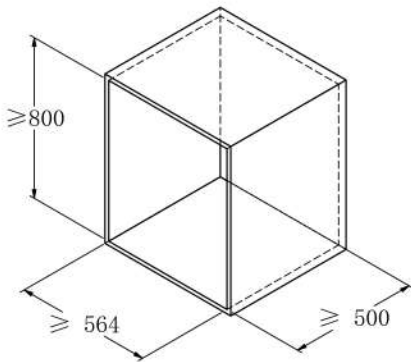

Package Inclusions:

Cabinet and Product sizes

Product Dimensions
463mm x 70mm x 138mm

Installation Steps

a. Affix the rack to the wall

b. Install the cover