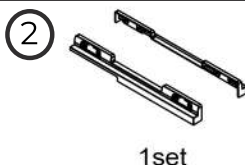

Product and Cabinet size

product size: 472*113*135

Accessories

Assembly

Step 1: Install the rack. Follow the recommended measurements below

Step 2: Secure the side covers in place.