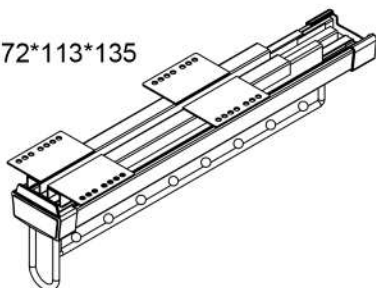

Product and Cabinet size

product size: 472*113*135

Accessories

Assembly

Step 1: Install the rack. Follow the recommended measurements below

Step 2: Secure the side covers in place.