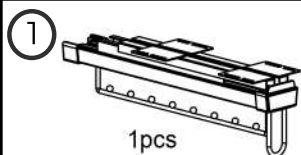

Product and Cabinet size

product size: 472*113*135

Accessories

Assembly

Step 1: Install the rack. Follow the recommended measurements below

Step 2: Secure the side covers in place.