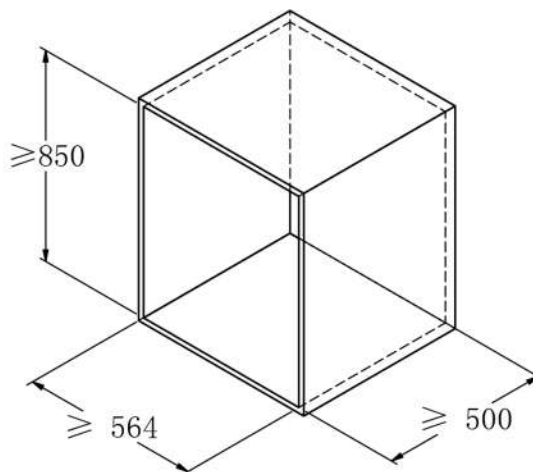

Product and Cabinet size

product size: 472*113*135

Accessories

Assembly

Step 1: Install the rack. Follow the recommended measurements below

Step 2: Secure the side covers in place.