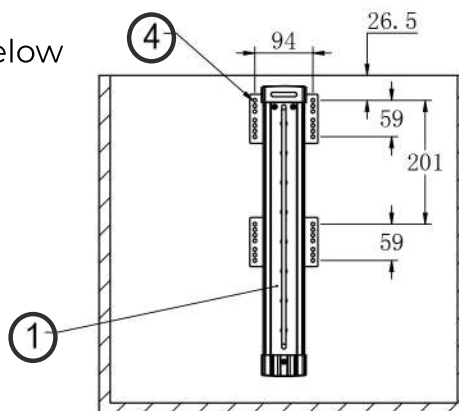

Product and Cabinet size

product size: 472*113*135

Accessories

Assembly

Step 1: Install the rack. Follow the recommended measurements below

Step 2: Secure the side covers in place.